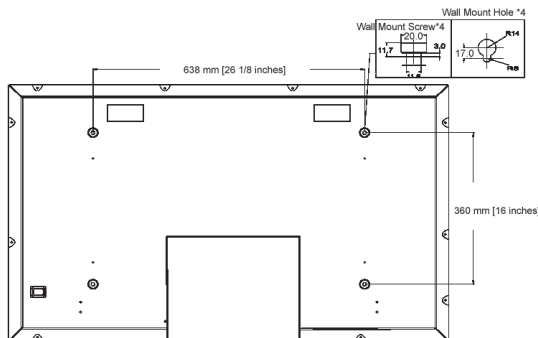

- Audio input for data: Audio Left/Right (RCA) 2x
- Audio input for PC: Audio Left/Right (RCA) 2x
- Audio output: Subwoofer Out, Stereo Audio (3.5 mm jack) 1x

Convenience

- Picture in Picture: Double window, Picture in Picture All Inputs
- Network controllable: RS232
- User convenience: On-screen Display
- OSD Languages: English, French, Spanish
- Monitor Controls: Power On/Off, Left/Right, Up/Down, Volume control, Source Select, Menu (OK)
- Screen saving functions: Full white, pixel shift
- Built-in Audio: Built-in amplifier and 5 Watts RMSx2 stereo speakers
- SRS sound processing
- Regulatory approvals: FCC-B, UL, CSA, CE Mark

Power

- Consumption (On mode): 390 Watts (color bar)
- Power supply: 100-240VAC, 50/60Hz
- Sleep Mode: 10 Watts Max.

Dimensions

- Dimensions (with base) (W x H x D): 1081 x 722 x 220 mm
- Dimensions (without base) (W x H x D): 1081 x 677 x 95 mm
- Weight: 31.2 kg
- Temperature range (operation): 0°C to 40°C
- Temperature range (storage): -5°C to +45°C
- Relative humidity: 20% - 80%
- Lifetime to 50% brightness: 80000 hr

Accessories

- Included accessories: AC Power Cord, Battery, Remote Control, Table top stand, VGA cable
- User Guide on CD-ROM
- User Manual: English, Spanish
- Optional accessories: Ceiling mount, Flexible wall mount, Fixed wall mount

Miscellaneous

- Bezel: Metallic Antracite

Issue date 2012-06-18

Version: 4.0.5

12 NC: 8639 000 16279

© 2012 Koninklijke Philips Electronics N.V.
All Rights reserved.

Specifications are subject to change without notice.
Trademarks are the property of Koninklijke Philips
Electronics N.V. or their respective owners.

www.philips.com