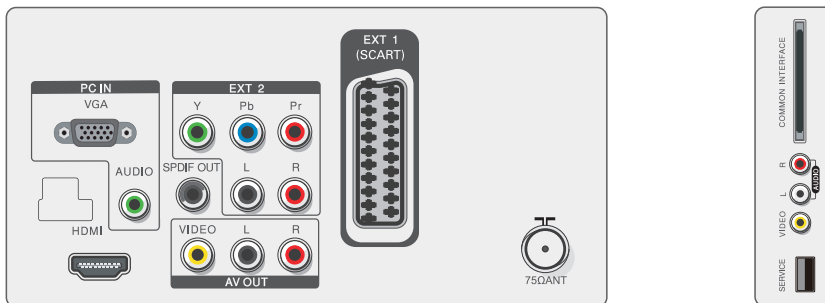

- Screen Format Adjustments: Widescreen, Normal, Zoom 1, Zoom 2
- Smart mode: Movie, Personal, Vivid, Standard, Eco
- SmartSound: Music, Speech, Personal
- Teletext: 1000 page Smart Text

Tuner/Reception/Transmission

- Aerial Input: 75 ohm coaxial (IEC75)
- TV system: PAL I, PAL B/G, PAL D/K, SECAM B/G, SECAM D/K, SECAM L/L'
- Video Playback: NTSC, SECAM, PAL
- Tuner Display: PLL
- Digital TV: DVB Terrestrial *
- Tuner bands: Hyperband, S-Channel, UHF, VHF

Connectivity

- Signal Input: VGA (Analog), HDMI, PC Audio in
- Ext 1: SCART in
- Ext 2: YPbPr in, Audio L/R in
- Ext 3: CVBS out, Audio L/R out
- Other connections: Common Interface, CVBS in, Audio L/R in, USB Service port, S/PDIF out (coaxial)

Power

- On mode: 45W (Typ.@monitor mode)
- Off mode: <0.3W
- Ambient temperature: 0 °C to 40 °C
- Mains power: 100-240V, 50/60Hz

Dimensions

- Product with stand (mm): 399 x 560 x 176 mm
- Product without stand (mm): 364 x 560 x 65 mm
- Packaging in mm (WxHxD): 477 x 653 x 160 mm

Weight

- Product with stand (kg): 5.53 kg
- Product without stand (kg): 5.35 kg
- Product with packaging (kg): 7.59 kg

Accessories

- Included accessories: Table top stand, Power cord, Quick start guide, User Manual, Remote Control, Batteries for remote control

Issue date 2012-09-25

Version: 3.2.3

12 NC: 8670 000 56362
EAN: 87 12581 50497 7

© 2012 Koninklijke Philips Electronics N.V.
All Rights reserved.

Specifications are subject to change without notice.
Trademarks are the property of Koninklijke Philips Electronics N.V. or their respective owners.

www.philips.com