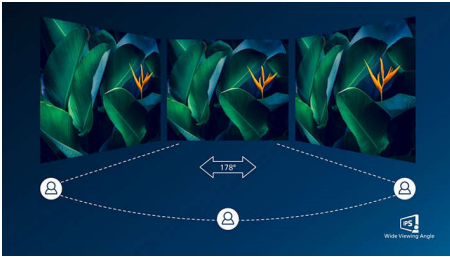

Superb Picture Quality

- SmartContrast for rich black details
- 16:9 Full HD display for crisp detailed images
- IPS LED wide view technology for image and color accuracy
- SmartImage game mode optimized for gamers
- Effortlessly smooth gameplay with AMD FreeSync™ technology

PHILIPS

LCD monitor
E Line 27" (68.6 cm), 1920 x 1080 (Full HD)

Highlights

IPS technology

IPS displays use an advanced technology which gives you extra wide viewing angles of 178/178 degree, making it possible to view the display from almost any angle. Unlike standard TN panels, IPS displays gives you remarkably crisp images with vivid colors, making it ideal not only for Photos, movies and web browsing, but also for professional applications which demand color accuracy and consistent brightness at all times.