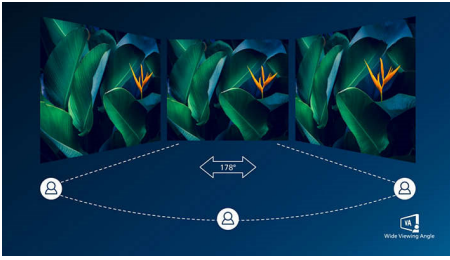

LCD monitor
V Line 27" (68.6 cm), 1920 x 1080 (Full HD)

Highlights

VA display

The Philips VA LED display uses an advanced multi-domain vertical alignment technology that gives you super-high static contrast ratios for extra-vivid and bright images. While standard office applications are handled with ease, it is especially suitable for photos, web browsing, films, gaming and demanding graphical applications. Its optimised pixel management technology gives you a 178/178 degree extra-wide viewing angle, resulting in crisp images.