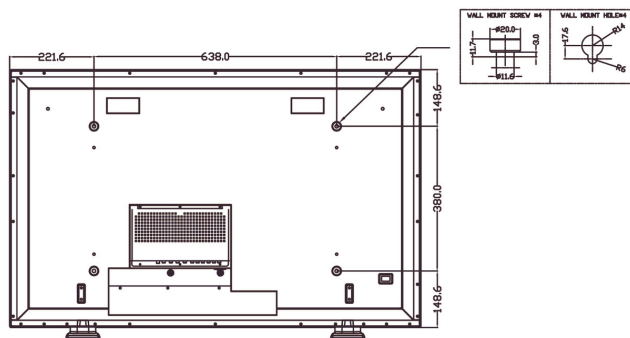

- Audio cinch out: Analog audio output L/R
- Other connections: Antenna

Convenience

- Picture in Picture: Picture in Picture All Inputs, Double window
- Network controllable: RS232
- User convenience: On-screen Display
- OSD Languages: English, French, German, Italian, Spanish
- Monitor Controls: Power On/Off, Menu (OK), Source Select, Up/Down, Left/Right, Volume control
- DPMS power saving system
- Built-in Audio: Built-in amplifier and 5 Watts RMSx2 stereo speakers
- SRS sound processing
- Teletext: 10 pages
- Screen saving functions: Full white, pixel shift
- Regulatory approvals: CE Mark, FCC-B, UL, CSA

Power

- Consumption (On mode): 380 +/-10% Watts (at 110Vac/color bar pattern)
- Power supply: 100-240VAC, 50/60Hz
- Sleep Mode: 5 Watts Max.

Dimensions

- Dimensions (without base) (W x H x D): 1081 x 677 x 95 mm
- Dimensions (with base) (W x H x D): 1081 x 722 x 291 mm
- Weight: 36.5 kg
- Temperature range (operation): 0°C to 40°C
- Temperature range (storage): -5°C to +50°C
- Relative humidity: 20% - 80%
- Lifetime to 50% brightness: 25000 hr

Accessories

- Included accessories: AC Power Cord, Battery, Remote Control, Table top stand, VGA cable
- Optional accessories: Ceiling mount, Flexible wall mount, Fixed wall mount
- User Manual: Eng, Ger, Dut, Fre, Spa, Ita, Por

Miscellaneous

- Bezel: Silver

Issue date 2022-05-11

Version: 6.0.7

12 NC: 8639 000 16135
EAN: 87 10895 88948 3

© 2022 Koninklijke Philips N.V.
All Rights reserved.

Specifications are subject to change without notice.
Trademarks are the property of Koninklijke Philips N.V.
or their respective owners.

www.philips.com