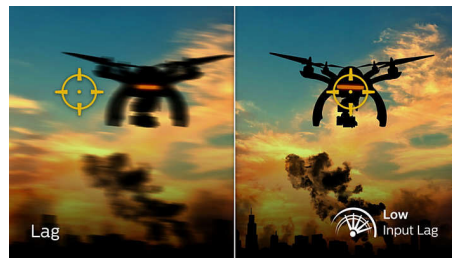

Low Input Lag

Input lag is the amount of time that elapses between performing an action with connected

devices and seeing the result on screen. Low input lag reduces the time delay between entering a command from your devices to monitor, greatly improve on playing twitch-sensitive video games, particularly important to whom plays fast-paced, competitive games.