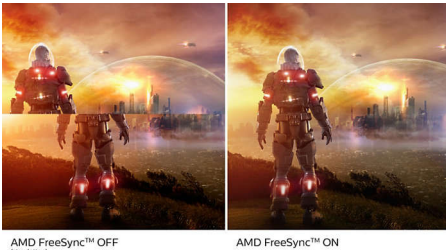

AMD FreeSync™ Premium

Gaming shouldn't be a choice between choppy gameplay or broken frames. AMD FreeSync™ Premium equips serious gamers with a fluid, tear-free gameplay experience at peak performance. There are no compromises, game confidently with a high refresh rate, low framerate compensation and low latency.