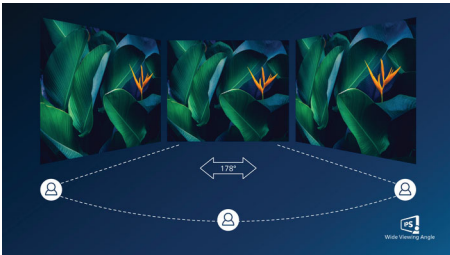

IPS technology

IPS displays use an advanced technology which gives you extra wide viewing angles of 178/178 degree, making it possible to view the display from almost any angle. Unlike standard TN panels, IPS displays gives you remarkably crisp images with vivid colors, making it ideal not only for Photos, movies and web browsing, but

also for professional applications which demand color accuracy and consistent brightness at all times.