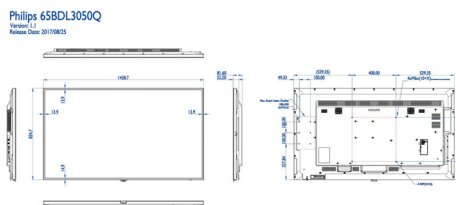

Dimensions

- Set Width: 1458.7 mm
- Product weight: 24.8 kg
- Set Height: 834.7 mm
- Set Depth: 81.6 mm
- Set Width (inch): 57.43 inch
- Set Height (inch): 32.86 inch
- Wall Mount: 400 x 400 mm, M6
- Set Depth (inch): 3.21 inch
- Bezel width: 13.9 (Top/Left/Right) 14.9 (Bottom) mm
- Product weight (lb): 54.7 lb

Operating conditions

- Altitude: 0 ~ 3000 m
- Temperature range (operation): 0 ~ 40 °C
- MTBF: 50,000 hour(s)
- Relative humidity: 20 ~ 80% (operation), 5 - 95% (storage) %
- Temperature range (storage): -20 ~ 60 °C

Multimedia Applications

- USB Playback Video: ASF, AVI, DAT, FLV, MKV, MP4, MPEG, MPG, TS, VOB, WEBM, WMV, TRP
- USB Playback Picture: BMP, JPEG, JPG, PNG
- USB Playback Audio: AAC, M4A, MP3, WMA

Internal Player

- CPU: Quad Core Full HD
- Memory: 2GB DDR3
- Storage: 8GB eMMC

Accessories

- Included accessories: AC Power Cord, RS232 cable, Batteries for remote control, Quick start guide, Remote Control, HDMI cable, IR sensor cable (1.8M)
- Included Accessories: RS232 daisy-chain cable, USB Cover and screw x1
- Stand: BM05922

Miscellaneous

- On-Screen Display Languages: Arabic, Simplified Chinese, Traditional Chinese, English, French, German, Italian, Polish, Russian, Spanish, Turkish, Japanese, Czech, Danish, Dutch, Finnish, Norwegian, Portuguese, Swedish
- Warranty: 3 year warranty
- Regulatory approvals: BSMI, CB, CCC, CE, EAC, EMF, EnergyStar 7.0, FCC, Class B, PSB, UL/cUL, CECP

Issue date 2024-03-23

Version: 15.1.1

EAN: 87 12581 74358 1

© 2024 Koninklijke Philips N.V.
All Rights reserved.

Specifications are subject to change without notice.
Trademarks are the property of Koninklijke Philips N.V.
or their respective owners.

www.philips.com