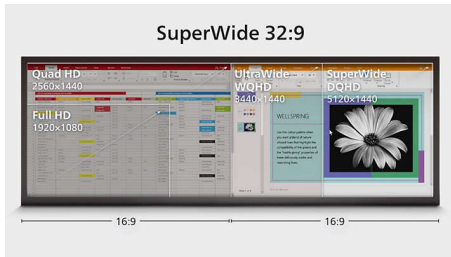

Optimal Connectivity

- Built in USB-C docking station
- Built-in KVM switch to easily switch between sources

PHILIPS

32:9 SuperWide curved LCD display
P Line 49 (48.8" / 124 cm diag.), 5120 x 1440 (Dual QHD)

499P9H1/69

Highlights

32:9 SuperWide

32:9 SuperWide 49" screen, with 5120 x 1440 resolution, is designed to replace multiscreen setups for massive wide view. It's like having two 27" 16:9 Quad HD displays side-by-side. SuperWide monitors offer screen area of dual monitors without the complicated setup.

Picture/Display

- Panel Size: 48.8 inch / 124 cm
- Aspect ratio: 32:9
- LCD panel type: VA LCD
- Backlight type: W-LED system
- Pixel pitch: 0.233 x 0.233 mm
- Brightness: 450 cd/m²
- Display colors: 1.07B (8bit + FRC)
- Color gamut (typical): NTSC 103%*, sRGB 121%*, Adobe RGB 91%*
- Color gamut (min.): BT. 709 Coverage: 99.67%*, DCI-P3 Coverage: 94.62%*
- Contrast ratio (typical): 3000:1
- SmartContrast: 80,000,000:1