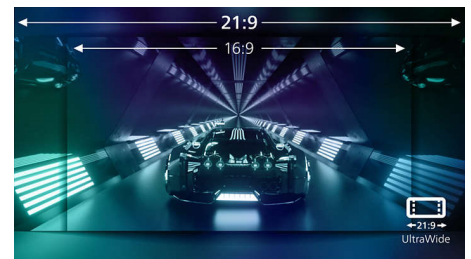

UltraWide CrystalClear images

These Philips screens deliver CrystalClear, UltraWide Quad HD 3440 x 1440 pixel images. Utilizing high performance panels with high-density pixel count, 178/178 wide viewing angles, these new displays will make your images and graphics come alive. The UltraWide 21:9 format enables more productivity with more room for side-by-side comparisons and more viewable spreadsheet columns. Whether you are demanding professional requiring extremely detailed information for CAD-CAM solutions, or a financial wizard working on huge spreadsheets, Philips displays delivers CrystalClear images.

AMD
FreeSync
Premium

144Hz

Fast Response
1ms MPRT

Low Input Lag

Wide Viewing
Angle

WQHD

SmartImage™
Game

LowBlue Mode

Flicker-free

Flicker-free