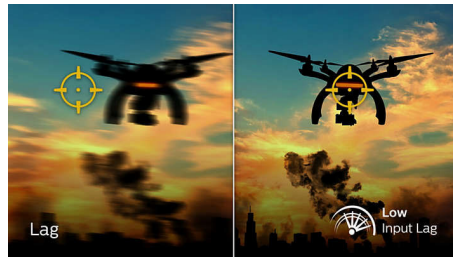

144Hz Gaming

You play intense, competitive gaming. You demand display with lag free, ultra-smooth images. This Philips display redraws the screen image up-to 144 times per second, effectively 2.4x faster than a standard display. A lower frame rate can make enemies appear to jump from spot to spot on the screen, making them difficult targets to hit. With 144Hz frame rate, you get those critical missing images on the screen which shows enemy movement in ultra-smooth motion so you can easily target them. With ultra-low input lag and no screen tearing,

this Philips display is your perfect gaming partner

1ms MPRT fast response

MPRT (motion picture response time) is more intuitive way to describe the response time, which directly refers the duration from seeing blurry noise to clean and crisp images. Philips gaming monitor with 1 ms MPRT effectively eliminates smearing and motion blur, delivers sharper and precise visuals to enhance gaming experience. Best choice for playing thrilling and twitch-sensitive games.

Low Input Lag

Input lag is the amount of time that elapses between performing an action with connected devices and seeing the result on screen. Low input lag reduces the time delay between entering a command from your devices to monitor, greatly improve on playing twitch-sensitive video games, particularly important to whom plays fast-paced, competitive games.