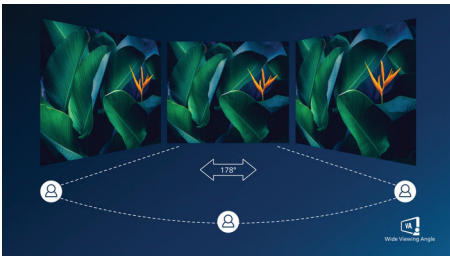

PHILIPS

Full HD Curved LCD monitor
E Line 27" (68.6 cm), 1920 x 1080 (Full HD)

Highlights

Curved display design

Desktop monitors offer a personal user experience, which suits a curve design very well. The curved screen provides a pleasant yet subtle immersion effect, which focuses on you at the center of your desk.

VA display

Philips VA LED display uses an advanced multi-domain vertical alignment technology which gives you super-high static contrast ratios for extra vivid and bright images. While standard office applications are handled with ease, it is especially suitable for photos, web-browsing, movies, gaming, and demanding graphical applications. It's optimized pixel management technology gives you 178/178 degree extra wide viewing angle, resulting in crisp images.