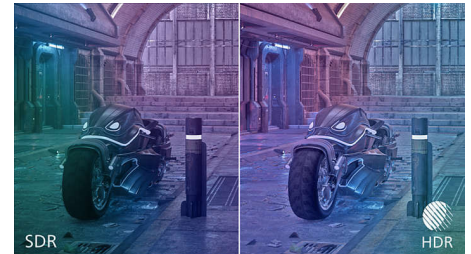

VA display

Philips VA LED display uses an advanced multi-domain vertical alignment technology which gives you super-high static contrast ratios for extra vivid and bright images. While standard office applications are handled with ease, it is especially suitable for photos, web-browsing, movies, gaming, and demanding graphical

272M8CZ/89

applications. It's optimized pixel management technology gives you 178/178 degree extra wide viewing angle, resulting in crisp images.

High Dynamic Range (HDR)

High Dynamic Range delivers a dramatically different visual experience. With astonishing brightness, incomparable contrast and captivating color, images come to life with much greater brightness while also featuring much deeper, more nuanced darks. It renders a fuller palette of rich new colors never before seen on display, giving you a visual experience that engages your senses and inspires emotions.