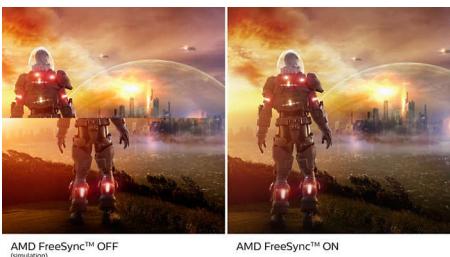

Ultra-smooth gaming

Gaming shouldn't be a choice between choppy gameplay or broken frames. With the new Philips monitor it doesn't have to be. Get fluid,

artifact-free performance at virtually any framerate with AMD FreeSync™ technology, smooth quick refresh and ultra-fast response time.