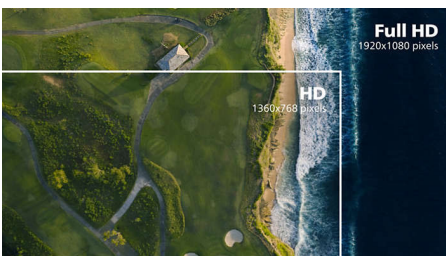

16:9 Full HD display

Picture quality matters. Regular displays deliver quality, but you expect more. This display features enhanced Full HD 1920 x 1080

resolution. With Full HD for crisp detail paired with high brightness, incredible contrast and realistic colors expect a true to life picture.