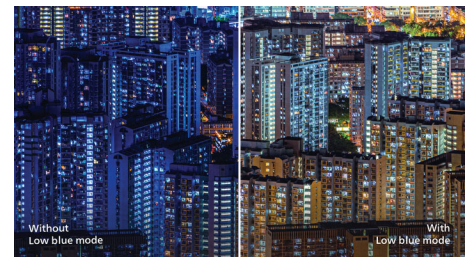

LowBlue Mode

Studies have shown that just as ultra-violet rays can cause eye damage, shortwave length blue light rays from LED displays can cause eye damage and affect vision over time. Developed for wellbeing, Philips LowBlue Mode setting uses a smart software technology to reduce harmful shortwave blue light.