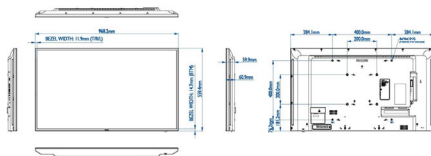

- Bezel width: 11.9 (TLR) / 14.7 (B) mm
- Set dimensions (W x H x D): 968.2 x 559.4 x 60.9 mm
- Set dimensions in inch (W x H x D): 38.12 x 22.02 x 2.39 inch
- Wall Mount: 400mm x 400mm , M6
- Product weight: 8.8 kg
- Product weight (lb): 19.4 lb

Operating conditions

- Temperature range (operation): 5 ~ 40 °C
- Temperature range (storage): -20 ~ 60 °C
- MTBF: 50,000 hour(s)
- Humidity range (operation)[RH]: 20 ~ 80% RH (No condensation)
- Humidity range (storage) [RH]: 5 ~ 95% RH (No condensation)
- Altitude: 0 ~ 3000 m

Power

- Consumption (On mode): 75 W
- Mains power: 100 - 240V~, 50/60Hz
- Standby power consumption: <0.5 W
- Consumption (Max): 110 W
- Consumption (Typical): 75 W
- Power Saving Features: Smart Power
- Energy Label Class: G

Sound

- Built-in speakers: 2 x 10W RMS

Multimedia Applications

- USB Playback Video: H.264, JPEG, MPEG
- USB Playback Picture: BMP, JPEG, PNG
- USB Playback Audio: AAC, WMA, HEAAC, MPEG

Accessories

- Included accessories: AC Power Cord, RS232 cable, Remote Control, Batteries for remote control, Quick start guide
- Included Accessories: IR sensor cable (1.8 m) (x1), RS232 daisy-chain cable, USB Cover and screw x1
- Stand: BM02542/BM05922

Miscellaneous

- Warranty: 3 year warranty
- On-Screen Display Languages: English, French, German, Italian, Polish, Russian, Spanish, Turkish, Simplified Chinese, Traditional Chinese, Arabic, Japanese
- Regulatory approvals: CE, CB, FCC, Class B

Issue date 2022-07-14

Version: 2.1.1

12 NC: 8670 001 56777
EAN: 87 12581 75402 0

© 2022 Koninklijke Philips N.V.
All Rights reserved.

Specifications are subject to change without notice.
Trademarks are the property of Koninklijke Philips N.V.
or their respective owners.

www.philips.com