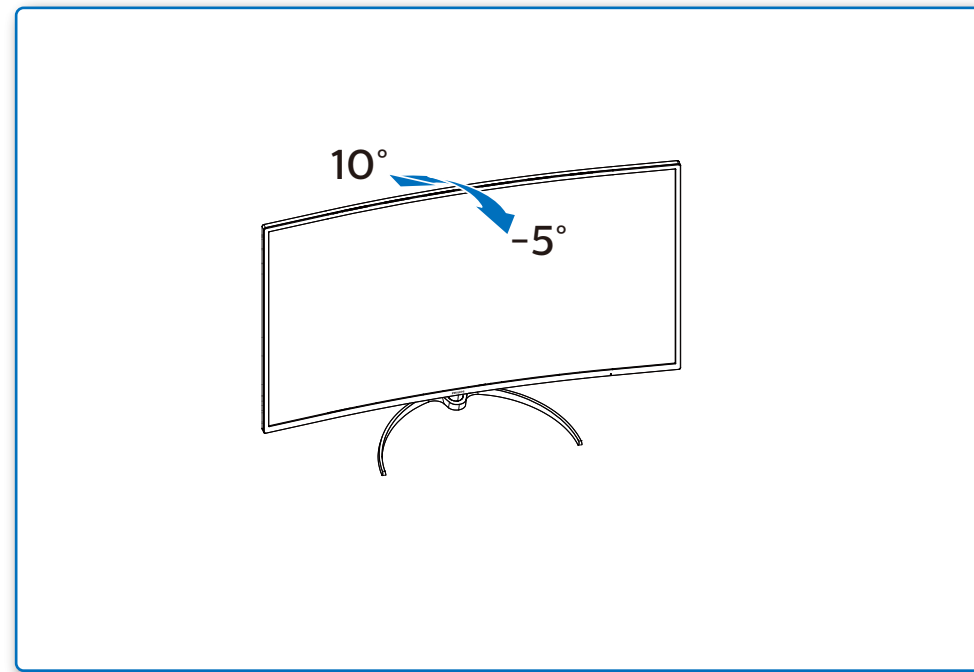

GRAPHIC DEVELOPMENT MMD	
Product name	
Project name	
Project no.	
Finishing	Folded sheet
Scale	1:1
Size Spreads	594 (W) x 210 (H) mm
Size	148.5 (W) x 210 (H) mm
Operator(s)	
Date amended	2018
VERSION No.	13
APPROVAL	
QC Lithographer	
Product Manager	
Date Check	
ARTWORK DOCUMENT	
Paper	80gsm White, woodfree coated
Numbers of colours	2C+2C
Spotcolor	
Aftertreatment	
☐ Cropping	
☐ Coating	
☐ Varnishing	
☐ Embossing	
☐ Cutterguide	
☐ Die-cut	
☐ Binding	
☐ Glue	

4