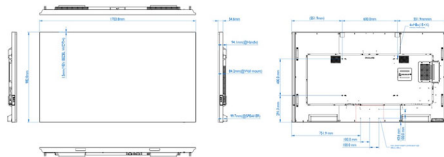

Connectivity

- Video input: Display Port 1.2 (x1), DVI-I (x 1), HDMI 2.0 (x4), HDMI, USB-C
- Video output: DisplayPort 1.2 (x1), DVI - D (x1), HDMI 2.0 (x2)
- Audio input: 3.5 mm jack
- Audio output: 3.5mm Jack, 3.5mm Jack (x2)
- Other connections: OPS, micro SD
- External control: RJ45, RS232C (in/out) 2.5 mm jack, IR (in/out) 3.5 mm jack

Supported Display Resolution

• Computer formats

Resolution	Refresh rate
1920 x 1200	60Hz
1920 x 1080	60Hz
1680 x 1050	60Hz
1600 x 1200	60Hz
1600 x 900	60Hz
1440 x 1050	60Hz
1440 x 900	60, 75Hz
1400 x 1050	60, 75Hz
1366 x 768	60Hz
1360 x 768	60Hz
1280x1024	60,67,75Hz
1280 x 960	60Hz
1280 x 800	60,75Hz
1280 x 768	60Hz, 75Hz
1280 x 720	60,70Hz
1152 x 900	66Hz
1152 x 864	60, 70, 75Hz
1024 x 768	60, 75Hz
1024x768	60,70Hz
960x720	75Hz
848 x 480	60Hz
832 x 624	75Hz
800 x 600	56, 60, 72, 75Hz
720 x 400	70Hz
640 x 350	70Hz
640 x 480	60, 67, 72, 75Hz

• Video formats

Resolution	Refresh rate
1080p	50, 60Hz
576i	50Hz
576p	50Hz
480i	60Hz
480p	60Hz
1080i	50, 60Hz
4K x 2K	50,60Hz
720p	50, 60Hz

- UHD Formats: 3840 x 2160, 24, 25, 30, 60 Hz

Dimensions

- Set dimensions (W x H x D): 1703.80 x 982.00 x 84.20(@wall mount), 99.70(@max) mm
- Set dimensions in inch (W x H x D): 67.08 x 38.66 x 3.31(@wall mount), 3.93(@max) inch
- Bezel width: 1.50 mm(even)

- Product weight (lb): TBD lb
- Product weight: TBD kg
- VESA Mount: 600(H)x400(V) mm, M8
- Smart Insert mount: 6*M4*L6(200x100)

Convenience

- Placement: Landscape, Landscape (18/7)
- Keyboard control: Hidden, Lockable
- Signal loop through: RS232, IR Loopthrough
- Network controllable: RJ45, RS232
- Energy saving functions: Smart Power
- Screen saving functions: Pixel Shift, Low Bright
- Ease of installation: Smart Insert
- DPMS power saving system

Power

- Standby power consumption: <0.5 W
- Mains power: 100 ~ 240 VAC, 50 ~ 60 Hz
- Consumption (Typical): TBD W
- Consumption (Max): TBD
- Energy Label Class: G

Operating conditions

- Temperature range (operation): 0 ~ 40 °C
- Temperature range (storage): -20 ~ 60 °C
- Relative humidity: 20 ~ 80%(operating),5 ~95%(storage) %
- Altitude: 0 ~ 3000 m
- MTBF: 50,000 hour(s)

Sound

- Built-in speakers: 2 x 20W RMS

Accessories

- Included accessories: Quick start guide, Remote Control & AAA Batteries, RS232 cable
- Included Accessories: Philips logo (x1), RS232 Daisy chain cable (x1), Cleaning cloth (x1), DVI - I Cable (1.8m) (x1), HDMI Cable (3m) (x1), HDMI transmitter (x1), IR sensor cable (1.8 m) (x1), M2 Screw (x2), M3 screw (x2), Power cable (x3), Touch Pen (x2), USB A to B cable (3m) (x1), USB Cover (x1)

Multimedia Applications

- USB Playback Audio: AAC, M4A, MP3, WMA
- USB Playback Picture: BMP, JPEG, JPG, PNG
- USB Playback Video: ASF, AVI, FLV, MKV, MP4, MPEG, MPG, TS, VOB, WEBM, WMV, DAT

Miscellaneous

- On-Screen Display Languages: English, French, German, Spanish, Polish, Turkish, Russian, Italian, Simplified Chinese, Traditional Chinese, Arabic, Japanese, Danish, Dutch, Finnish, Norwegian, Portuguese, Swedish
- Regulatory approvals: CE, UL/cUL, RoHS, BSMI, CB, VCCI, CU, EMF, EPA, FCC, Class A, GOST
- Warranty: 3 year warranty

Internal Player

- CPU: Intel Core i7
- Storage: 256GB eMMC
- GPU: Nvidia GT730
- RAM: 8GB DDR4

Multi-touch Interactivity

- Touch points: 10 simultaneous touch points