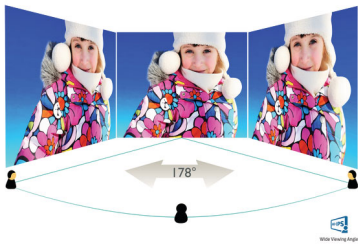

LCD monitor
V Line 23" (58.4 cm), 1920 x 1080 (Full HD)

Highlights

AH-IPS technology

AH-IPS displays use an advanced technology which gives you extra wide viewing angles of 178/178 degree, making it possible to view the display from almost any angle. Unlike standard TN panels, AH-IPS displays gives you remarkably crisp images with vivid colors, making it ideal not only for Photos, movies and web browsing, but also for professional applications which demand color accuracy and consistent brightness at all times.