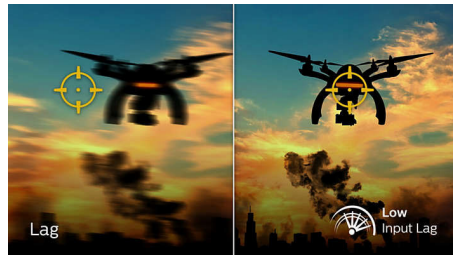

Low Input Lag

Input lag is the amount of time that elapses between performing an action with connected devices and seeing the result on screen. Low input lag reduces the time delay between entering a command from your devices to

monitor, greatly improve on playing twitch-sensitive video games, particularly important to whom plays fast-paced, competitive games.