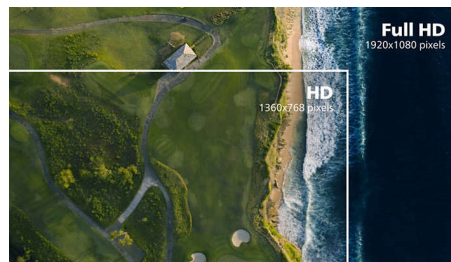

16:9 Full HD display

Picture quality matters. Regular displays deliver quality, but you expect more. This display features enhanced Full HD 1920 x 1080 resolution. With Full HD for crisp detail paired with high brightness, incredible contrast and realistic colours, expect a true-to-life picture.