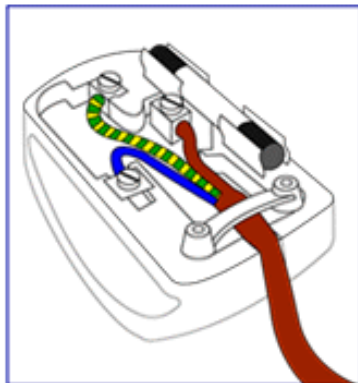

How to connect a plug

The wires in the mains lead are coloured in accordance with the following code:

BLUE - "NEUTRAL" ("N")

BROWN - "LIVE" ("L")

GREEN & YELLOW - "EARTH" ("E")

1. The GREEN AND YELLOW wire must be connected to the terminal in the plug which is marked with the letter "E" or by the Earth symbol \perp or coloured GREEN or GREEN AND YELLOW.