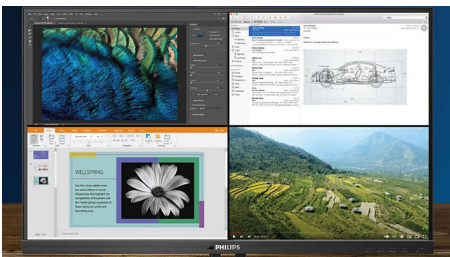

Sustainable Eco-design

- Zero power consumption with 0 watt hard switch

Expand your viewing experience

- SmartImage presets for easy optimized image settings
- IPS LED wide view technology for image and color accuracy
- UltraClear 4K UHD (3840x2160) resolution for precision
- MultiView 4K for 4 systems on one screen
- Expansive 43-inch class brilliant display

PHILIPS

4K Ultra HD LCD display
43 (42.51" / 108 cm diag.) 3840 x 2160 (4K UHD)

BDM4350UC/69

Highlights

UltraClear 4K UHD Resolution

These Philips displays utilize high performance panels to deliver UltraClear, 4K UHD (3840 x 2160) resolution images. Whether you are demanding professional requiring extremely detailed images for CAD solutions, using 3D graphics applications or a financial wizard working on huge spreadsheets, Philips displays will make your images and graphics come alive.

IPS technology

IPS displays use an advanced technology which gives you extra wide viewing angles of 178/178 degree, making it possible to view the display from almost any angle. Unlike standard TN panels, IPS displays gives you remarkably crisp images with vivid colors, making it ideal not only for Photos, movies and web browsing, but also for professional applications which demand color accuracy and consistent brightness at all times.

MultiView technology for 4K

Philips MultiView feature on this expansive 4K UHD display enables you to have up to four

systems each shown in Full HD on one screen. You can use the Picture-by-Picture (PbP) for monitoring four systems on one screen for control rooms or security. Or for multiple devices like two notebooks side-by-side simultaneously, making collaboration more productive. Or Picture-in-Picture mode (PiP) watching a live football feed from your set-top box, while working on your PC.