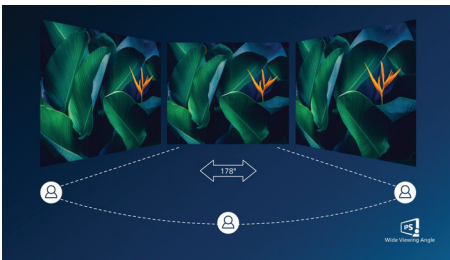

PHILIPS

Highlights

USB-C connection

This Philips display features a USB type-C connector with power delivery. With intelligent and flexible power management, you can power charge your compatible device directly. Its slim, reversible USB-C allows for easy, one-cable connection. You can watch high resolution video and transfer data at a super-speed, while powering up and re-charging your compatible device at the same time.

IPS technology

IPS displays use an advanced technology which gives you extra wide viewing angles of 178/178 degree, making it possible to view the display from almost any angle. Unlike standard TN panels, IPS displays gives you remarkably crisp images with vivid colors, making it ideal not only for Photos, movies and web browsing, but also for professional applications which demand color accuracy and consistent brightness at all times.