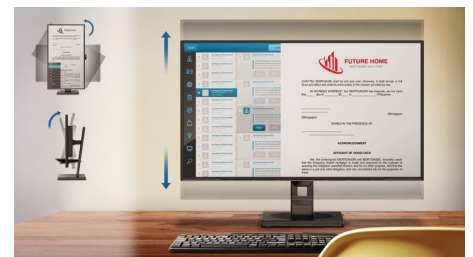

Built-in stereo speakers

A pair of high quality stereo speakers built into a display device. It can be visible front firing, or invisible down firing, top firing, rear firing, etc depending on model and design.

LowBlue Mode & Flicker-free

Our LowBlue Mode and Flicker-free technology have been developed to reduce eye strain and fatigue often caused by long hours in front of a monitor.

Compact Ergo Base

The Compact Ergo Base is a people-friendly Philips monitor base that tilts, pivot and height-adjusts so each user can position the monitor for maximum viewing comfort and efficiency.