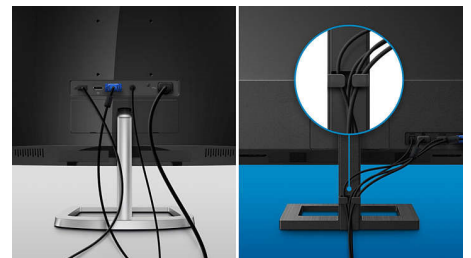

Cable management

Cable management is an intimate design that maintains a tidy workspace by organising the cables and wires required for the operation of a display device.