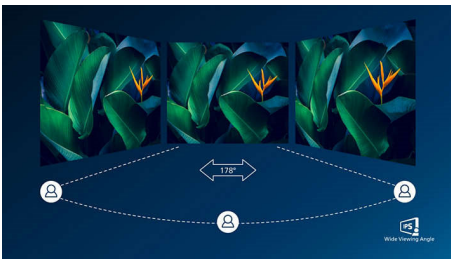

- SmartContrast for rich black details
- IPS LED wide view technology for image and colour accuracy
- 4-sided frameless display

PHILIPS

Highlights

4-sided frameless

Extremely minimising 4 sided bezels on this virtually frameless display give a minimalist look and offer an expansive viewing experience. Expands your productivity and makes you focus on the vivid images with seamless visions. Significant wide view without distraction and even multi monitor set-up in pivot mode.

IPS technology

IPS displays use an advanced technology that gives you extra-wide viewing angles of 178/178 degrees, making it possible to view the display from almost any angle. Unlike standard TN panels, IPS displays give you remarkably crisp images with vivid colours, making them ideal not only for Photos, movies and web browsing, but also for professional applications that demand colour accuracy and consistent brightness at all times.