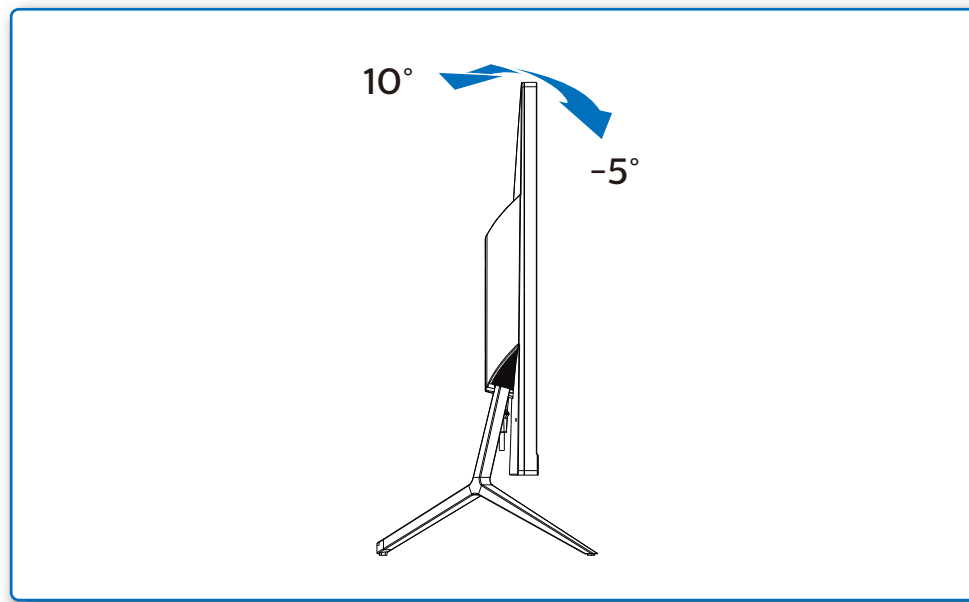

GRAPHIC DEVELOPMENT MMD	
Product name	326M6FJSB-QSG
Project name	326M6FJSB-QSG
Project no.	
Finishing	Folded sheet
Scale	1:1
Size Spreads	594 (W) x 210 (H) mm
Size	148.5 (W) x 210 (H) mm
Operator(s)	
Date amended	Feb. 22, 2017
VERSION No.	13
APPROVAL	
QC Lithographer	
Product Manager	
Date Check	
ARTWORK DOCUMENT	
Paper	80gsm White, woodfree coated
Numbers of colours	2C2C
Spotcolor	
Aftertreatment	
☐ Cropping	
☐ Coating	
☐ Varnishing	
☐ Embossing	
☐ Cutterguide	
☐ Die-cut	
☐ Binding	
☐ Glue	

4

Need help?

Online help: www.philips.com/support

需要帮助?
在线帮助: www.philips.com/support

Besoin d'Aide ?
Aide en ligne: www.philips.com/support

¿Necesita ayuda?
Ayuda en línea: www.philips.com/support

Precisa ajuda?
Ajuda online: www.philips.com/support

도움이 필요하신가요?
온라인 도움말: www.philips.com/support

هل تريد المساعدة؟
www.philips.com/support

ヘルプが必要ですか?
オンラインヘルプ: www.philips.com/support

Version: 356M6QQIT

© 2017 Koninklijke Philips N.V. All rights reserved.
Specifications are subject to change without notice.
Philips and the Philips Shield Emblem are registered trademarks of Koninklijke Philips N.V. and are used under license from Koninklijke Philips N.V.

Printed in China

www.philips.com

Register your product and get support at
www.philips.com/welcome

356M6

Quick Start

PHILIPS

Power

* CD

* DP

* HDMI

* DVI

* VGA

* Different according to region.

Display design may differ from those illustrated.

1

356M6QDS

356M6QJA

2

356M6QS

356M6QDS

356M6QJA

356M6QS

356M6QDS

356M6QJA