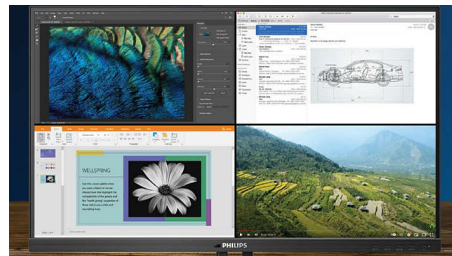

UltraClear 4K UHD Resolution

These Philips displays utilise high-performance panels to deliver UltraClear, 4K UHD (3840 x 2160) resolution images. Whether you are a demanding professional requiring extremely detailed images for CAD solutions, a user of 3D graphics applications or a financial wizard working on huge spreadsheets, Philips displays will make your images and graphics come alive.

Ultra Wide-Color Technology

Ultra Wide-Color Technology delivers a wider spectrum of colours for a more brilliant

picture. The Ultra Wide-Color wider "colour gamut" produces more natural-looking greens, vivid reds and deeper blues. Bring media entertainment, images and even productivity more alive with vivid colours from Ultra Wide-Color Technology.

VA display

The Philips VA LED display uses an advanced multi-domain vertical alignment technology that gives you super-high static contrast ratios for extra-vivid and bright images. While standard office applications are handled with ease, it is especially suitable for photos, web browsing, films, gaming and demanding graphical applications. Its optimised pixel management technology gives you a 178/178 degree extra-wide viewing angle, resulting in crisp images.

MultiView technology for 4K

Philips MultiView feature on this expansive 4K UHD display enables you to have up to four systems each shown in Full HD on one screen. You can use Picture-by-Picture (PbP) to monitor four systems on one screen for control rooms or security. Or for multiple devices like two notebooks side-by-side