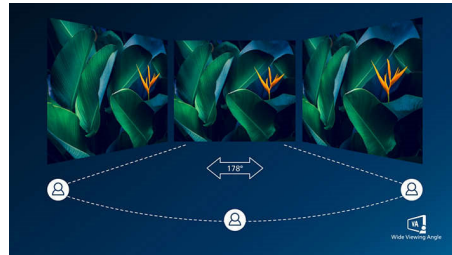

UltraClear 4K UHD Resolution

These Philips displays utilise high-performance panels to deliver UltraClear, 4K UHD (3840 x 2160) resolution images. Whether you are a demanding professional requiring extremely detailed images for CAD solutions, a user of 3D graphics applications or a financial wizard working on huge spreadsheets, Philips displays will make your images and graphics come alive.

VA display

The Philips VA LED display uses an advanced multi-domain vertical alignment technology that gives you super-high static contrast ratios for extra-vivid and bright images. While standard office applications are handled with ease, it is especially suitable for photos, web browsing, films, gaming and demanding graphical applications. Its optimised pixel management technology gives you a 178/178 degree extra-wide viewing angle, resulting in crisp images.