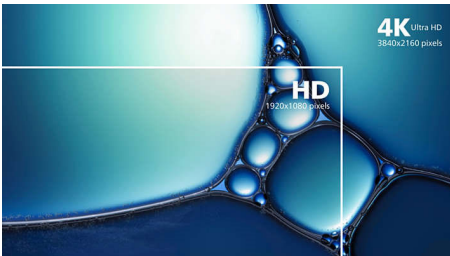

UltraClear 4K UHD Resolution

These Philips displays utilise high-performance panels to deliver UltraClear, 4K UHD (3840 x 2160) resolution images. Whether you are a demanding professional requiring extremely detailed images for CAD solutions, a user of 3D graphics applications or a financial wizard working on huge spreadsheets, Philips displays will make your images and graphics come alive.