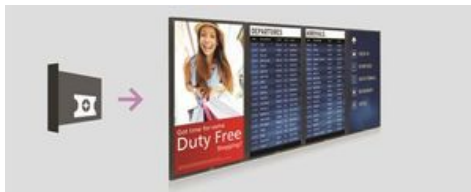

OPS Insert

Turn your display into an all-in-one digital signage solution and create a display network which is connected, intelligent and secure. Open Pluggable Specification (OPS) is an industry standard slot into which you can add an OPS-standardized media player. This cable free solution gives you the ability to install, use or maintain your hardware whenever you need.