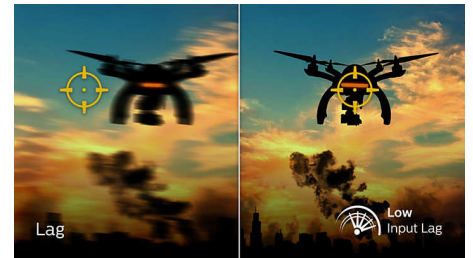

Ambiglow Technology

Ambiglow adds a new dimension to your viewing experience. The innovative Ambiglow technology enlarges the screen by creating an immersive halo of light. Its fast processor analyses the incoming image content and continuously adapts the color and brightness of the emitted light to match the image. User friendly options allow you to adjust the ambiance to your liking. Especially suited for watching movies, sports or playing games, Philips Ambiglow offers you a unique and immersive viewing experience.

DTS Sound™

DTS Sound is an audio processing solution designed to optimize the playback of music, movies, streaming and games on the PC regardless of form factors. DTS Sound enables an immersive virtual surround sound experience, complete with rich bass and dialog enhancement and maximized volume levels free of any clipping or distortion.

Low Input Lag

Input lag is the amount of time that elapses between performing an action with connected devices and seeing the result on screen. Low input lag reduces the time delay between entering a command from your devices to monitor, greatly improve on playing twitch-sensitive video games, particularly important to whom plays fast-paced, competitive games.