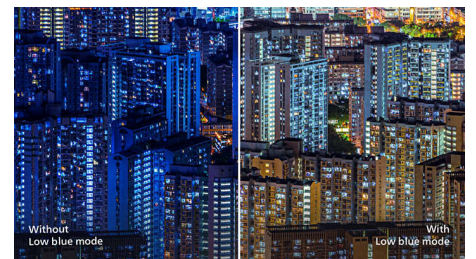

LowBlue Mode

Studies have shown that just as ultra-violet rays can cause eye damage, shortwave-length blue light rays from LED displays can cause eye damage and affect vision over time. Developed for wellbeing, the Philips LowBlue Mode setting uses a smart software technology to reduce harmful shortwave blue light.

4-sided
Frameless

Quad HD

AMD
FreeSync

Fast Response
1ms MPRT

SmartImage™
Game

Flicker-free

LowBlue Mode

Built-in Speaker

Wide Viewing
Angle

Wide Viewing
Angle