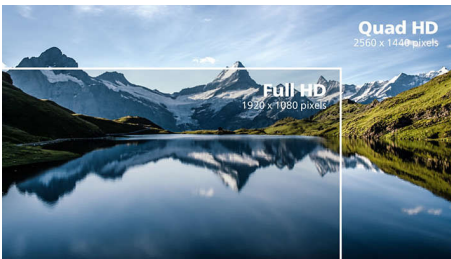

CrystalClear images

These Philips screens deliver Crystal Clear, Quad HD 2560 x 1440 or 2560 x 1080 pixel images. Utilising high-performance panels with a high-density pixel count, enabled by high bandwidth sources like USB-C, Displayport and HDMI, these new displays will make your images and graphics come alive. Whether you are a demanding professional who requires extremely detailed information for CAD-CAM solutions and uses 3D graphic applications, or a financial wizard working on huge spreadsheets, Philips displays will give you Crystal Clear images.