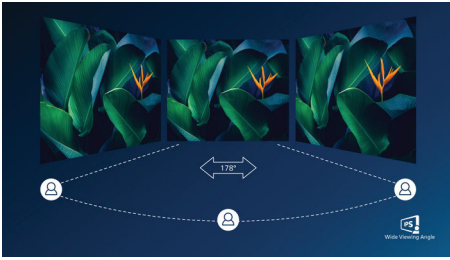

Perfectly designed for your space

- Compact design saves space
- VESA mount allows for flexibility

PHILIPS

LCD monitor
V Line 27" (68.6 cm), 1920 x 1080 (Full HD)

Highlights

IPS technology

IPS displays use an advanced technology which gives you extra wide viewing angles of 178/178 degree, making it possible to view the display from almost any angle. Unlike standard TN panels, IPS displays gives you remarkably crisp images with vivid colors, making it ideal not only for Photos, movies and web browsing, but also for professional applications which demand color accuracy and consistent brightness at all times.