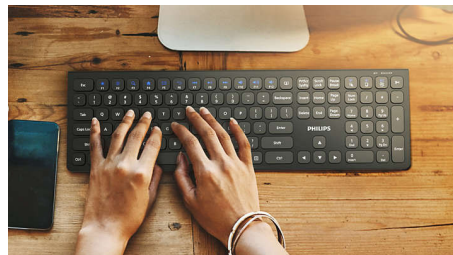

Highlights

Smooth optical tracking

High-definition optical tracking for smooth control

Comfortable ergonomic design

Comfortable ergonomic mouse design feels great

Keystrokes for durability

Keys last millions of keystrokes for durability

Multi-media shortcuts

With these multi-media shortcuts, you can easily switch to music, volume or video play by a simple click.

Low-profile keys

The low-profile keys add a stylish look and are quick and responsive for typing.