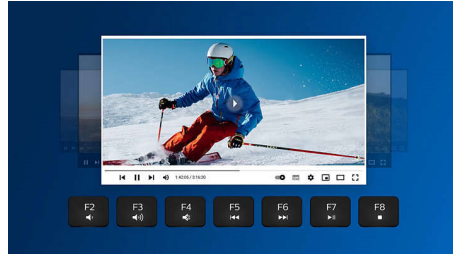

Highlights

Smooth optical tracking

High-definition optical tracking for smooth control

Comfortable ergonomic design

Comfortable ergonomic mouse design feels great

Keystrokes for durability

Keys last millions of keystrokes for durability

Multi-media shortcuts

With these multi-media shortcuts, you can easily switch to music, volume or video play by a simple click.

Low-profile keys

The low-profile keys add a stylish look and are quick and responsive for typing.