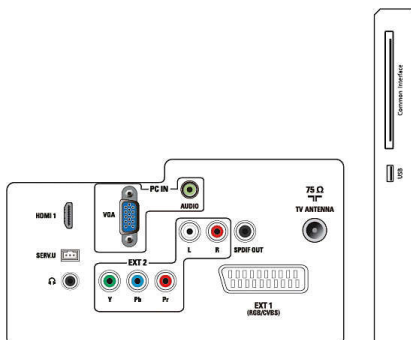

Sound

- Output power (RMS): 3W x 2

- Sound Enhancement: Incredible Surround, Smart Sound
- Sound System: Mono, Stereo, Nicam Stereo

Stand

- Tilt: 0/+15 degree

Power

- Mains power: 100-240V, 50/60Hz
- Off mode: 0.3W (typ.)
- On mode: 25.6W (typ.) / 34W (max)
- Standby mode: 0.3W (typ.)
- Ambient temperature: 5 °C to 40 °C

Supported Display Resolution

- Computer formats: Optimum 1920 x 1080, 60 Hz
- Video formats: 480i, 60Hz, 480p, 60Hz, 576i, 50Hz, 576p, 50Hz, 720p, 50, 60Hz, 1080i, 50, 60Hz, 1080p, 24, 50, 60Hz

Dimensions

- Product with stand (mm): 529 x 384 x 174 mm
- Packaging in mm (WxHxD): 567 x 446 x 116 mm
- Product without stand (mm): 529 x 345 x 38 mm

Weight

- Product with packaging (kg): 4.37 kg
- Product with stand (kg): 3.24 kg
- Product without stand (kg): 3.0 kg

Tuner/Reception/Transmission

- Aerial Input: 75 ohm coaxial (IEC75)
- Tuner bands: Hyperband, S-Channel, UHF, VHF
- TV system: PAL I, PAL B/G, PAL D/K, SECAM B/G, SECAM D/K, SECAM L/L'
- Video Playback: NTSC, PAL, SECAM
- Tuner Display: PLL
- Digital TV: DVB-C, DVB-T
- MPEG-2, MPEG-4 support
- CI/CI+: yes (Burn CI+ key in set)
- MHEG-5 v1.06

Accessories

- Included accessories: Power cord, Remote Control (with battery), Quick start guide, User Manual, VGA cable

Issue date 2024-03-14

Version: 1.1.2

EAN: 87 12581 62592 4

© 2024 Koninklijke Philips N.V.
All Rights reserved.

Specifications are subject to change without notice.
Trademarks are the property of Koninklijke Philips N.V.
or their respective owners.

www.philips.com