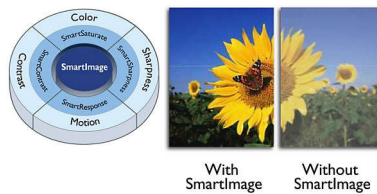

Digital TV tuner

A digital television tuner built into a monitor to receive and display high quality TV signals from various sources.

Full HD LCD display 1920x1080p

The Full HD screen has the widescreen resolution of 1920 x 1080p. This is the highest resolution of HD sources for the best possible picture quality. It is fully future proof as it supports 1080p signals from all sources, including the most recent like Blu-ray and advanced HD game consoles. The signal processing is extensively upgraded to support this much higher signal quality and resolution. It produces brilliant flicker-free progressive scan pictures with superb brightness and colors.

SmartContrast ratio 2000000:1

You want the LCD flat display with the highest contrast and most vibrant images. Philips

advanced video processing combined with unique extreme dimming and backlight boosting technology results in vibrant images. SmartContrast will increase the contrast with excellent blacklevel and accurate rendition of dark shades and colors. It gives a bright, lifelike picture with high contrast and vibrant colors.

SmartPicture

SmartPicture is an exclusive leading edge Philips technology that analyzes the content displayed on your screen and gives you optimized display performance. This user friendly interface allows you to select various modes like Office, Image, Entertainment, Economy etc., to fit the application in use. Based on the selection, SmartPicture dynamically optimizes the contrast, color saturation and sharpness of images and videos for ultimate display performance. The Economy mode option offers you major power savings. All in real time with the press of a single button!