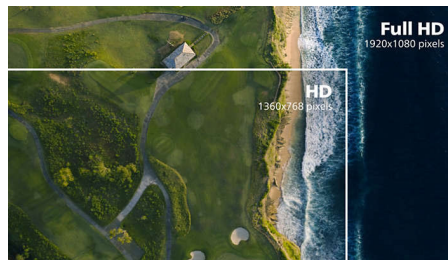

16:9 Full HD display

Picture quality matters. Regular displays deliver quality, but you expect more. This display features enhanced Full HD 1920 x 1080 resolution. With Full HD for crisp detail paired with high brightness, incredible contrast and realistic colours, expect a true-to-life picture.