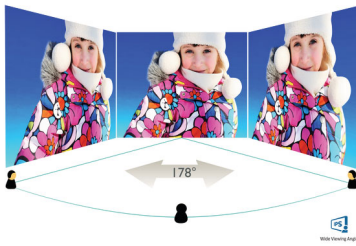

Full HD LCD monitor
V Line 24 (23.8" / 60.5 cm diag.), 1920 x 1080 (Full HD)

243V7QDSB/56

Highlights

IPS technology

IPS displays use an advanced technology which gives you extra wide viewing angles of 178/178 degree, making it possible to view the display from almost any angle. Unlike standard TN panels, IPS displays gives you remarkably crisp images with vivid colors, making it ideal not only for Photos, movies and web browsing, but also for professional applications which demand color accuracy and consistent brightness at all times.