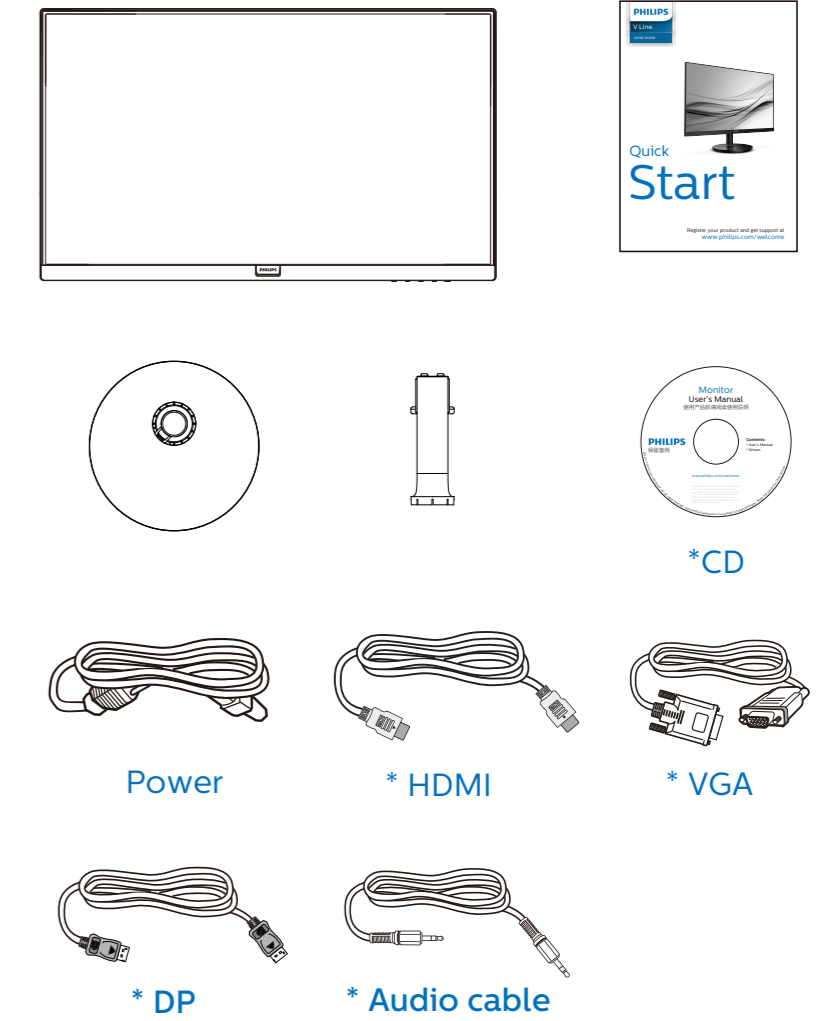

Specifications are subject to change without notice.

www.philips.com

HDMI

HDMI trademark and related patents on technologies belong to their respective owners.

Printed in China

D41G24M1813----

PHILIPS

V Line

241V8/242V8

Quick Start

Register your product and get support at www.philips.com/welcome

*Different according to region
Display design may differ from that illustrated

1

2

241V8/241V8W/241V8L

242V8A