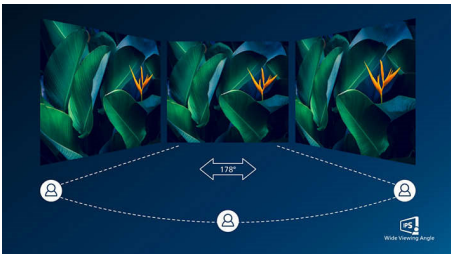

PHILIPS

LCD monitor with USB-C
B Line 24 (23.8"/60.5 cm diag.), 1920 x 1080 (Full HD)

243B9H/01

Highlights

USB-C connection

This Philips display features a USB type-C connector with power delivery. With intelligent and flexible power management, you can power charge your compatible device directly. Its slim, reversible USB-C allows for easy, one-cable connection. You can watch high-resolution video and transfer data at super speed, while powering up and recharging your compatible device at the same time.

IPS technology

IPS displays use advanced technology that gives you extra-wide viewing angles of 178/178 degrees, making it possible to view the display from almost any angle — even in 90-degree Pivot mode! Unlike standard TN panels, IPS displays gives you remarkably crisp images with vivid colours, making it ideal not only for Photos, films and web browsing, but also for professional applications that demand colour accuracy and consistent brightness at all times.