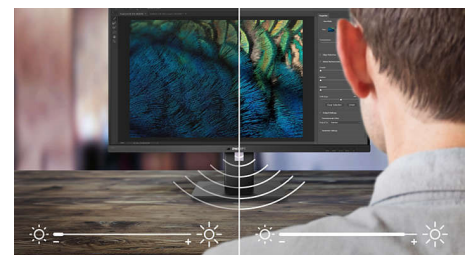

PowerSensor

PowerSensor is a built-in 'people sensor' that transmits and receives harmless infrared signals to determine if the user is present and then automatically reduces monitor brightness when the user steps away from the desk, cutting energy costs by up to 80 percent and prolonging monitor life