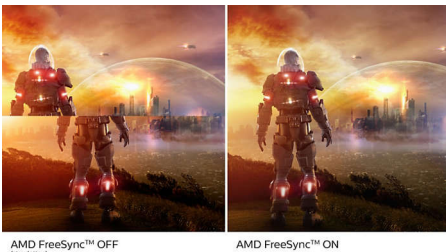

AMD FreeSync™ Premium

Gaming shouldn't be a choice between choppy gameplay or broken frames. AMD FreeSync™ Premium equips serious gamers with a fluid, tear-free gameplay experience at peak performance. There are no compromises, game confidently with a high refresh rate, low framerate compensation and low latency.