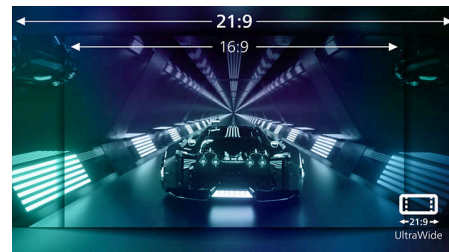

UltraWide CrystalClear images

These Philips screens deliver CrystalClear, UltraWide Quad HD 3440 x 1440 pixel images. Utilizing high performance panels with high-density pixel count, 178/178 wide viewing angles, these new displays will make your images and graphics come alive. The UltraWide 21:9 format enables more productivity with more room for side-by-side comparisons and more viewable spreadsheet columns. Whether you are demanding professional requiring extremely detailed information for CAD-CAM solutions, or a financial wizard working on huge spreadsheets, Philips displays delivers CrystalClear images.