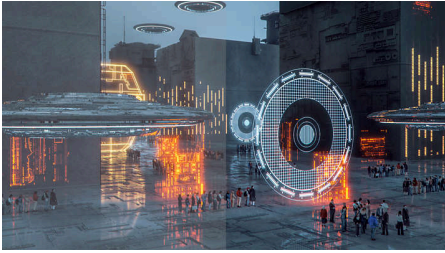

Gaming Monitor

UltraWide LCD monitor

345M2RL/75

Highlights

SmartImage Game mode

The new Philips gaming display has quick access OSD fine tuned for gamers, offering you multiple options. "FPS" mode (First person shooting) improves dark themes in games, allowing you to see hidden objects in dark areas. "Racing" mode adapts display with fastest response time, high color, along with image adjustments. "RTS" mode (Real time strategy) has a special SmartFrame mode which enables highlighting of specific area and allows for size and image adjustments. Gamer 1 and Gamer 2 enable you to save personal customized settings based on different games, ensuring best performance.