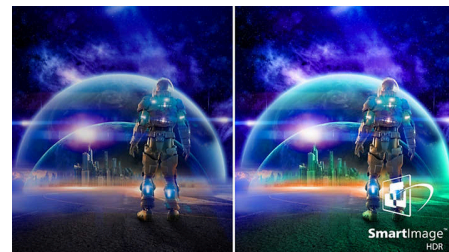

SmartImage HDR

Select one of SmartImage HDR modes to best suit your needs. HDR Game: Optimize for playing video games. With brighter white and darker black, the gaming scene is vivid and revealing more details, easily spot enemies hiding in the dark corner and shadows. HDR Movie: Ideal for watching HDR movie. Deliver better contrast and brightness for more realistic and immerse viewing experience. HDR Photo: Enhance red, green, and blue for lively visuals. DisplayHDR: VESA DisplayHDR certified*. Personal: Customize settings in picture menu. *Please refer to specification for HDR grade.

AMD
FreeSync
Premium

144Hz

1ms
Fast Response
1ms MPRT

Low Input Lag

VA
Wide Viewing
Angle

WQHD

SmartImage
Game

LowBlue Mode