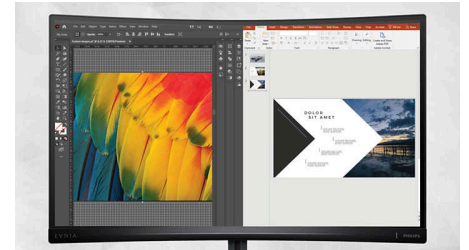

MultiView technology

With the ultra-high resolution Philips MultiView display you can now experience a world of connectivity. MultiView enables active dual connect and view so that you can work with multiple devices like a PC and notebook simultaneously, for complex multi-tasking.