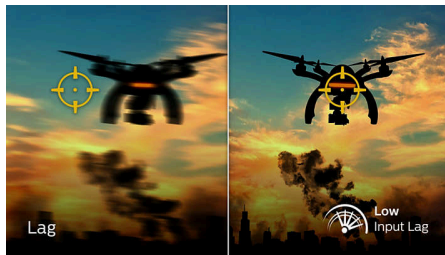

144Hz Gaming

You play intense, competitive gaming. You demand display with lag free, ultra-smooth images. This Philips display redraws the screen image up-to 144 times per second, effectively 2.4x faster than a standard display. A lower frame rate can make enemies appear to jump from spot to spot on the screen, making them difficult targets to hit. With 144Hz frame rate, you get those critical missing images on the screen which shows enemy movement in ultra-smooth motion so you can easily target them. With ultra-low input lag and no screen tearing, this Philips display is your perfect gaming partner

1ms MPRT fast response

MPRT (motion picture response time) is more intuitive way to describe the response time, which directly refers the duration from seeing blurry noise to clean and crisp images. Philips gaming monitor with 1 ms MPRT effectively eliminates smearing and motion blur, delivers shaper and precise visuals to enhance gaming experience. Best choice for playing thrilling and twitch-sensitive games.

Low Input Lag

Input lag is the amount of time that elapses between performing an action with connected devices and seeing the result on screen. Low input lag reduces the time delay between entering a command from your devices to monitor, greatly improve on playing twitch-sensitive video games, particularly important to whom plays fast-paced, competitive games.