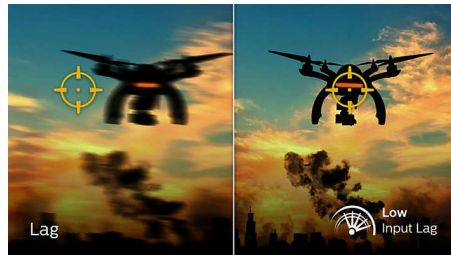

144Hz Gaming

You play intense, competitive gaming. You demand display with lag free, ultra-smooth images. This Philips display redraws the screen image up-to 144 times per second, effectively 2.4x faster than a standard display. A lower frame rate can make enemies appear to jump from spot to spot on the screen, making them difficult targets to hit. With 144Hz frame rate, you get those critical missing images on the screen which shows enemy movement in ultra-smooth motion so you can easily target them. With ultra-low input lag and no screen tearing,

this Philips display is your perfect gaming partner

1ms MPRT fast response

MPRT (motion picture response time) is more intuitive way to describe the response time, which directly refers the duration from seeing blurry noise to clean and crisp images. Philips gaming monitor with 1 ms MPRT effectively eliminates smearing and motion blur, delivers sharper and precise visuals to enhance gaming experience. Best choice for playing thrilling and twitch-sensitive games.

Low Input Lag

Input lag is the amount of time that elapses between performing an action with connected devices and seeing the result on screen. Low input lag reduces the time delay between entering a command from your devices to monitor, greatly improve on playing twitch-sensitive video games, particularly important to whom plays fast-paced, competitive games.