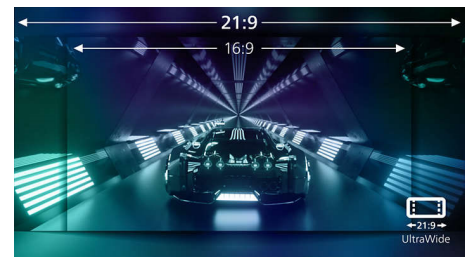

UltraWide CrystalClear images

These Philips screens deliver CrystalClear, UltraWide Quad HD 3440 x 1440 pixel images. Utilizing high performance panels with high-density pixel count, 178/178 wide viewing angles, these new displays will make your images and graphics come alive. The UltraWide 21:9 format enables more productivity with more room for side-by-side comparisons and more viewable spreadsheet columns. Whether you are demanding professional requiring extremely detailed information for CAD-CAM solutions, or a financial wizard working on huge spreadsheets, Philips displays delivers CrystalClear images.