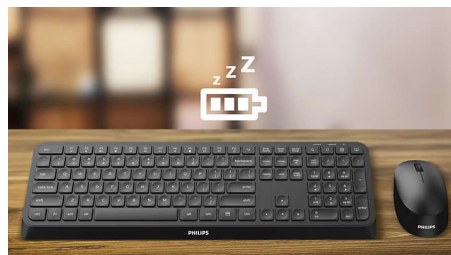

Intelligent power saving

With the intelligent power-saving function, this mouse can go into standby and therefore save power when not in use.