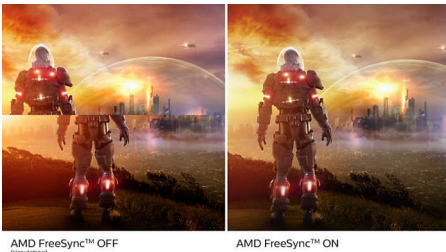

PHILIPS

LCD monitor
Momentum 27" (68.6 cm), 2560 x 1440 (QHD)

Highlights

Curved display design

Desktop monitors offer a personal user experience, which suits a curve design very well. The curved screen provides a pleasant yet subtle immersion effect, which focuses on you at the center of your desk.

AMD FreeSync™ Premium

Gaming shouldn't be a choice between choppy gameplay or broken frames. AMD FreeSync™ Premium equips serious gamers with a fluid, tear-free gameplay experience at peak performance. There are no compromises, game confidently with a high refresh rate, low framerate compensation, and low latency.