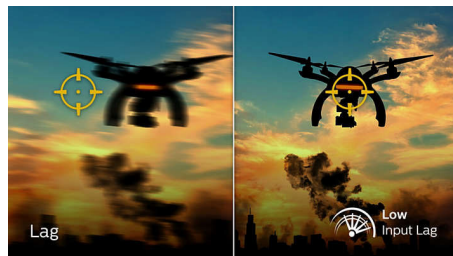

Low Input Lag

Input lag is the amount of time that elapses between performing an action with connected devices and seeing the result on screen. Low input lag reduces the time delay between entering a command from your devices to monitor, greatly improve on playing twitch-sensitive video games, particularly important to whom plays fast-paced, competitive games.