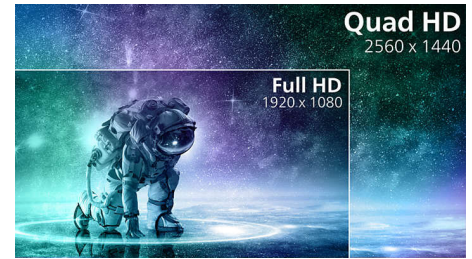

Crystalclear images

These Philips screens deliver Crystalclear, Quad HD 2560x1440 or 2560x1080 pixel images. Utilizing high performance panels with high density pixel count, enabled by high bandwidth sources like USB-C, Displayport, HDMI, these new displays will make your images and graphics come alive. Whether you are demanding professional requiring extremely detailed information for CAD-CAM solutions, using 3D graphic applications or a financial wizard working on huge spreadsheets, Philips displays will give you Crystalclear images.