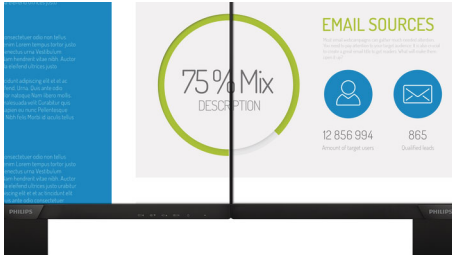

Philips
Full HD LCD monitor

V Line

25 (24.5" / 62.2 cm diag.)
1920 x 1080 (Full HD)

253V7LJAB

Vivid, crisp images, from edge-to-edge

A perfect all around display with stunning images that stretch from edge-to edge, made easy on the eyes, in a compact slim design.

Vivid pictures every time

- Narrow border display for a seamless appearance
- LED technology for brilliant colors and energy efficiency
- 16:9 Full HD display for crisp detailed images
- SmartContrast for rich black details
- SmartImage presets for easy optimized image settings

Perfectly designed for your space

- VESA mount allows for flexibility

PHILIPS

Full HD LCD monitor
V Line 25 (24.5" / 62.2 cm diag.), 1920 x 1080 (Full HD)

253V7LJAB/01

Highlights

UltraNarrow Border

The new Philips displays feature ultra-narrow borders which allow for minimal distractions and maximum viewing size. Especially suited for multi-display or tiling setup like gaming, graphic design and professional applications, the ultra-narrow border display gives you the feeling of using one large display.

16:9 Full HD display

Picture quality matters. Regular displays deliver quality, but you expect more. This display features enhanced Full HD 1920 x 1080 resolution. With Full HD for crisp detail paired with high brightness, incredible contrast and realistic colors expect a true to life picture.