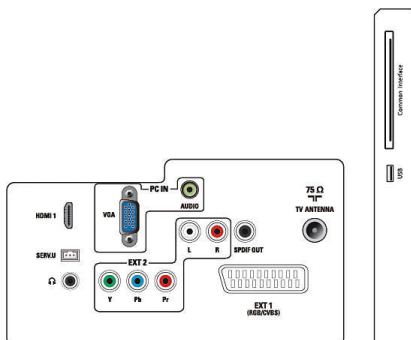

Sound

- Output power (RMS): 3 W x 2

- Sound Enhancement: Incredible Surround, Smart Sound
- Sound System: Mono, Stereo, Nicam Stereo

Stand

- Tilt: 0/+15 degree

Power

- Mains power: 100-240 V, 50-60 Hz
- Off mode: 0.3 W (typ.)
- On mode: 25.6 W (typ.)/34 W (max)
- Standby mode: 0.3 W (typ.)
- Ambient temperature: 5°C to 40°C

Supported Display Resolution

- Computer formats: Optimum 1920 x 1080, 60 Hz
- Video formats: 480i, 60 Hz, 480p, 60 Hz, 576i, 50 Hz, 576p, 50 Hz, 720p, 50, 60 Hz, 1080i, 50, 60 Hz, 1080p, 24, 50, 60 Hz

Dimensions

- Product with stand (mm): 573 x 410 x 174 mm
- Packaging in mm (W x H x D): 612 x 468 x 117 mm
- Product without stand (mm): 573 x 370 x 39 mm

Weight

- Product with packaging (kg): 4.83 kg
- Product with stand (kg): 3.56 kg
- Product without stand (kg): 3.32 kg

Tuner/Reception/Transmission

- Aerial Input: 75 ohm coaxial (IEC75)
- Tuner bands: Hyperband, S-Channel, UHF, VHF
- TV system: PAL I, PAL B/G, PAL D/K, SECAM B/G, SECAM D/K, SECAM L/L'
- Video Playback: NTSC, PAL, SECAM
- Tuner Display: PLL
- Digital TV: DVB-C, DVB-T
- MPEG-2, MPEG-4 support
- CI/CI+: yes (Burn CI+ key in set)
- MHEG-5 v1.06

Accessories

- Included accessories: Power cord, Remote Control (with battery), Quick start guide, User Manual, VGA cable

Issue date 2024-03-15

Version: 1.0.1

EAN: 87 12581 65798 7

© 2024 Koninklijke Philips N.V.
All Rights reserved.

Specifications are subject to change without notice.
Trademarks are the property of Koninklijke Philips N.V.
or their respective owners.

www.philips.com