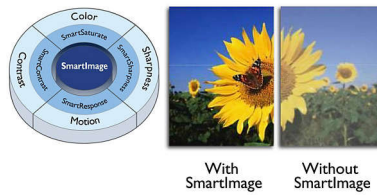

Digital TV tuner

A digital television tuner built into a monitor to receive and display high quality TV signals from various sources.

Full HD LCD display 1920 x 1080p

The Full HD screen has the widescreen resolution of 1920 x 1080p. This is the highest resolution of HD sources for the best possible picture quality. It is fully future-proof as it supports 1080p signals from all sources, including the most recent sources such as Blu-ray and advanced HD game consoles. The signal processing is extensively upgraded to support this much higher signal quality and resolution. It produces brilliant flicker-free progressive scan pictures with superb brightness and colours.

SmartContrast ratio 20,000,000:1

You want the LCD flat display with the highest contrast and most vibrant images. Philips

advanced video processing combined with unique extreme dimming and backlight-boosting technology results in vibrant images. SmartContrast will increase the contrast with excellent black level and accurate rendition of dark shades and colours. It gives a bright, lifelike picture with high contrast and vibrant colours.

SmartPicture

SmartPicture is an exclusive leading edge Philips technology that analyses the content displayed on your screen and gives you optimised display performance. This user friendly interface allows you to select various modes like Office, Image, Entertainment, Economy etc., to fit the application in use. Based on the selection, SmartPicture dynamically optimises the contrast, colour saturation and sharpness of images and videos for ultimate display performance. The Economy mode option offers you major power savings. All in real time with the press of a single button!