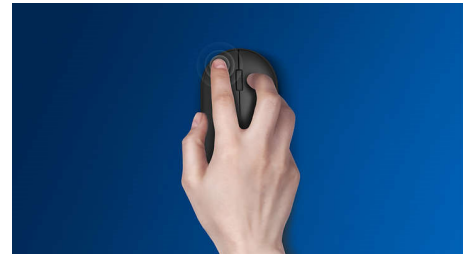

- Ambidextrous shape feels good in right or left hand
- Comfortable ergonomic mouse design feels great
- High-definition optical tracking for smooth control

PHILIPS

Wireless mouse
3 buttons 2.4 GHz Wireless, Optical Sensor

SPK7384/01

Highlights

Smooth optical tracking

High-definition optical tracking for smooth control

Ambidextrous mouse design

Ambidextrous shape feels good in right or left hand

Long battery life

The long battery life means you rarely have to replace the batteries, for long-lasting, reliable use when you need it.

Comfortable ergonomic design

Comfortable ergonomic mouse design feels great

Easy-to-connect

Easy to connect and tangle free, the wireless design makes life more simple.

Buttons last millions of click

Buttons last millions of clicks for durability