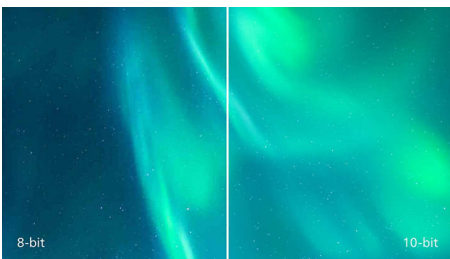

1.07 billion colors

This display delivers outstanding color depth with 1.07 billion colors, and the finest gradation, for re-creating smooth, precise, and vivid image. Enjoy accurate and true-to-life

visuals whether gaming, watching videos, or working on color critical work with graphics applications.