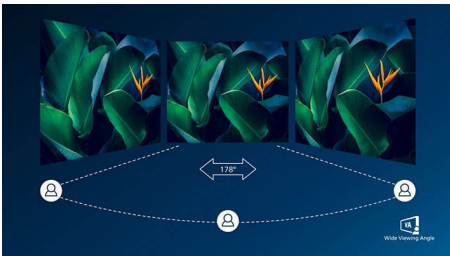

PHILIPS

Full HD Curved LCD display
E Line 32 (31.5" / 80 cm diag.), 1920 x 1080 (Full HD)

Highlights

Curved display design

Desktop monitors offer a personal user experience, which suits a curve design very well. The curved screen provides a pleasant yet subtle immersion effect, which focuses on you at the center of your desk.

VA display

Philips VA LED display uses an advanced multi-domain vertical alignment technology which gives you super-high static contrast ratios for extra vivid and bright images. While standard office applications are handled with ease, it is especially suitable for photos, web-browsing, movies, gaming, and demanding graphical applications. It's optimized pixel management technology gives you 178/178 degree extra wide viewing angle, resulting in crisp images.