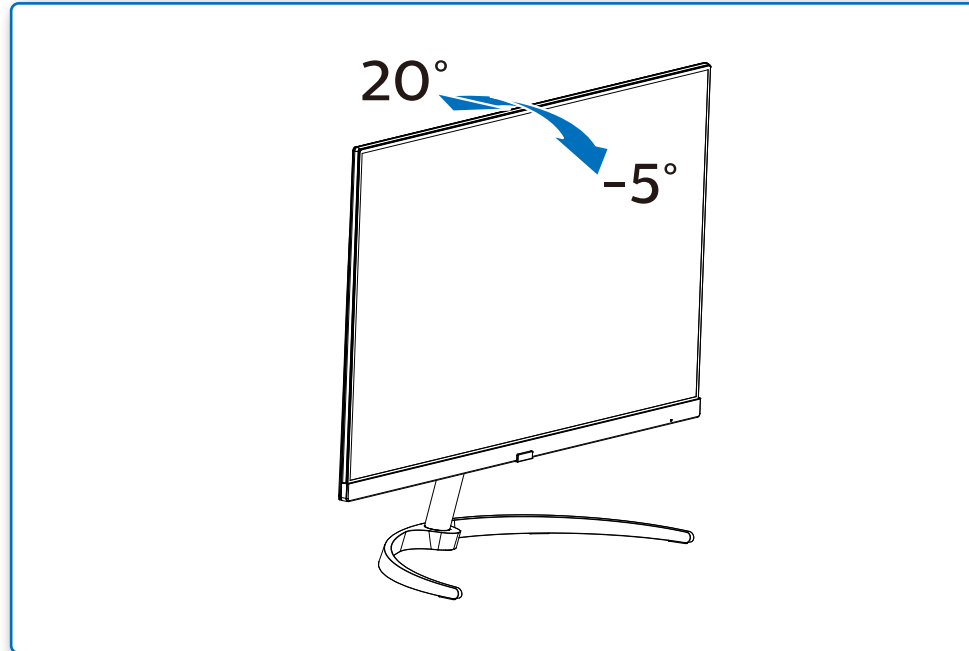

GRAPHIC DEVELOPMENT MMD	
Product name	241E9-QSG
Project no.	
Finishing	Folded sheet
Scale	1:1
Size Spreads	594 (W) x 210 (H) mm
Size	148.5 (W) x 210 (H) mm
Operator(s)	
Date amended	2018
VERSION No.	13
APPROVAL	
QC Lithographer	
Product Manager	
Date Check	
ARTWORK DOCUMENT	
Paper	80gsm White, woodfree coated
Numbers of colours	2C+2C
Spotcolor	
Aftertreatment	
☐ Cropping	
☐ Coating	
☐ Varnishing	
☐ Embossing	
☐ Cutterguide	
☐ Die-cut	
☐ Binding	
☐ Glue	

3

4

EN Need help?

Online help: www.philips.com/support

SC 需要帮助?

在线帮助: www.philips.com/support

FR Besoin d'Aide ?

Aide en ligne: www.philips.com/support

ES ¿Necesita ayuda?

Ayuda en línea: www.philips.com/support

DE Benötigen Sie Hilfe?

Online-Hilfe: www.philips.com/support

IT Avete bisogno di aiuto?

Guida in linea: www.philips.com/support

BR Precisa ajuda?

Ajuda online: www.philips.com/support

KO 도움이 필요하신가요?

온라인 도움말: www.philips.com/support

UK Потребуете допомоги?

Підтримка он-лайн: www.philips.com/support

RU Нужна помощь?

TB Yardıma ihtiyacınız var mı?

Online yardım: www.philips.com/support

HI क्या सहायता की जरूरत है?

ऑनलाइन सहायता: www.philips.com/support

AR هل تريد المساعدة؟

www.philips.com/support للمساعدة عبر الإنترنت.

JP ヘルプが必要ですか?

オンラインヘルプ: www.philips.com/support

Version: M9271EQ1WWL

© 2018 Koninklijke Philips N.V. All rights reserved.

This product was manufactured and brought to the market by or on behalf of Top Victory Investments Ltd. or one of its affiliates. Top Victory Investments Ltd. is the warrantor in relation to this product. Philips and the Philips Shield Emblem are registered trademarks of Koninklijke Philips N.V. used under license.

Specifications are subject to change without notice.

www.philips.com

HDMI