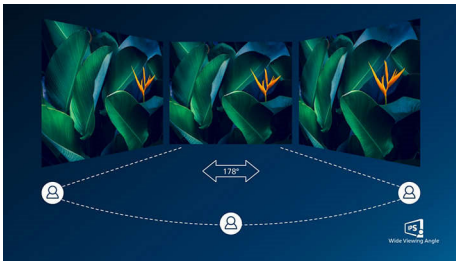

IPS technology

IPS displays use an advanced technology which gives you extra wide viewing angles of 178/178 degree, making it possible to view the display from almost any angle. Unlike standard TN panels, IPS displays gives you remarkably crisp images with vivid colors, making it ideal not only for Photos, movies and web browsing, but also for professional applications which demand

color accuracy and consistent brightness at all times.