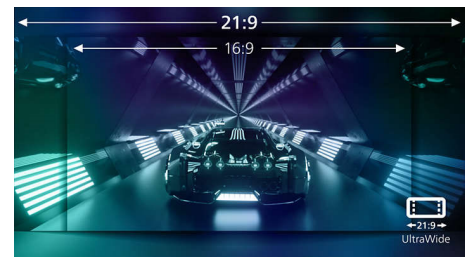

UltraWide CrystalClear images

These Philips screens deliver CrystalClear, UltraWide Quad HD 3440 x 1440 pixel images. Utilizing high performance panels with high-density pixel count, 178/178 wide viewing angles, these new displays will make your images and graphics come alive. The UltraWide 21:9 format enables more productivity with more room for side-by-side comparisons and more viewable spreadsheet columns. Whether you are demanding professional requiring extremely detailed information for CAD-CAM solutions, or a financial wizard working on huge spreadsheets, Philips displays delivers CrystalClear images.

AMD
FreeSync
Premium

144Hz

Fast Response
1ms MPRT

Low Input Lag

WQHD

SmartImage™
Game

Flicker-free

Flicker-free

HDR

IPS
Wide Viewing
Angle